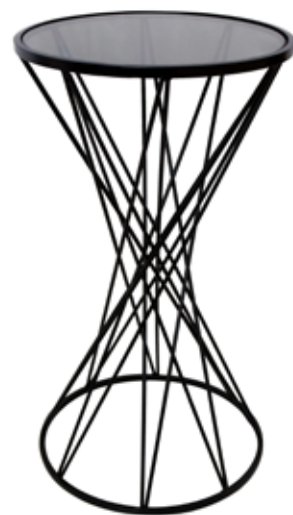

Dimensions:
H60 x W30 x D30 cm

SF002A
Vibration

Side table with iron support with geometric design and round wooden top

Dimensions:
H60 x W30 x D30 cm

SF005A
Side Pyramides

Side table with iron support with geometric design and square wooden top

Dimensions:
H44 x W46 x D46 cm

SF007A
Piume

Side table with iron support
with figurative design and
square clear glass top

Dimensions:
H60 x W30 x D30 cm

The images are representative of the product which could present slight variations in color or shape due to craftsmanship.

SF008A
Coni

Side table with iron support
with geometric design and
round clear glass top

Dimensions:
H57 x W40 x D40 cm

SF009A
Shanghai

Side table with iron
support with geometric
design and round in
smoky grey glass top

Dimensions:
H70 x W39 x D39 cm

SF010A
Basket

Side table with iron support with geometric design and round in smoky grey glass top

Dimensions:
H70 x W39 x D39 cm

SF011A
Foglie tropicali

Side table with iron support with figurative design and square clear glass top