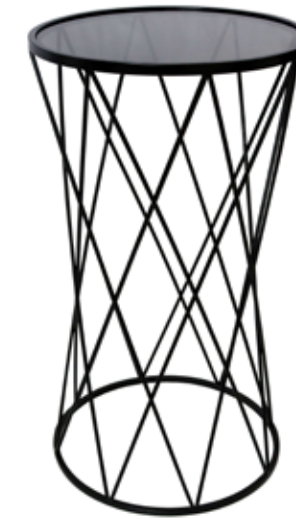

Dimensions:
H44 x W46 x D46 cm

SF007A
Piume

Side table with iron support
with figurative design and
square clear glass top

Dimensions:
H60 x W30 x D30 cm

The images are representative of the product which could present slight variations in color or shape due to craftsmanship.

SF008A
Coni

Side table with iron support
with geometric design and
round clear glass top

Dimensions:
H57 x W40 x D40 cm

SF009A
Shanghai

Side table with iron
support with geometric
design and round in
smoky grey glass top

Dimensions:
H70 x W39 x D39 cm

SF010A
Basket

Side table with iron support with geometric design and round in smoky grey glass top

Dimensions:
H70 x W39 x D39 cm

SF011A
Foglie tropicali

Side table with iron support with figurative design and square clear glass top

Dimensions:
H68 x W40 x D50 cm

HOME DECORATION

Eternity is
in love with
the works of
the time
William Blake

RELATED ITEMS

METAL WALL SCULPTURES

SP005A
Stylized nymphs

Metal painting, wall mounted sculpture, made entirely by hand using artisan techniques